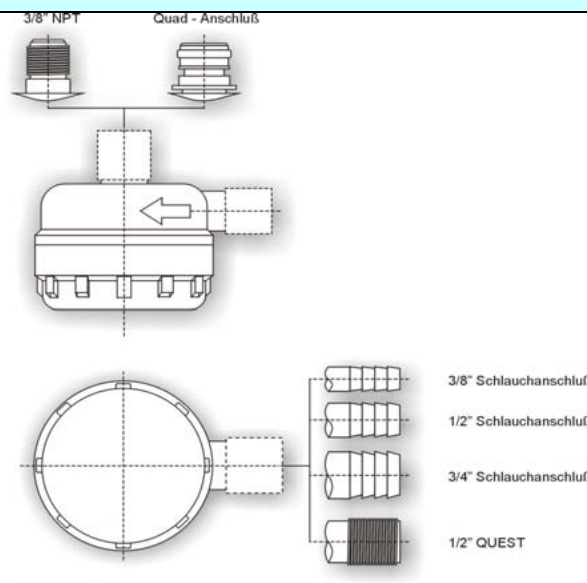

## FILTER & CLIPS

	Jabsco	Flojet	Jabsco	Flojet
<b>Clips</b>	<b>30647-1000</b>	<b>21000407A</b>	<b>30648-1000</b>	<b>20408000</b>
	Triplex Hi Flow PAR Max 1.9 PAR Max 2.9 PAR Max 3.5 PAR Max 7 Pentaflex Washdown HotShot Series Washdown PAR Max 3 Series Washdown PAR Max 4 Series Washdown PAR Max 7 Series Par Max Plus Series 30573-0003 Tank Minifilter		Quad Sensor Max 14 VSD Sensor Max 17 VSD Dual Max VSD V-FLO Water Press. Pump Ultra Max 30573-0000 Tank Solenoid Valve 12 und24 V	

FILTER					
	Jabsco	Flojet	Einlass	Auslass	Maschenweite
Minifilter	46400-0530P		01740300B Steck	Steck	40SS
Standard	46400-9500		Steck	Steck	40SS
Standard	46400-0000		01740000 3/4" 19mm	3/4" 19mm	40SS
Standard	46400-0002		01740002 1/2" 12mm	1/2" 12mm	40SS
Standard			01720002 1/2" 12mm	1/2" 12mm	20SS
Standard	46400-0003		01740003 3/8" 9,5mm	3/8" 9,5mm	40SS
Standard			01720000 3/4" 19mm	3/4" 19mm	20SS
Standard	46400-0004		01740004 1/2" AG	1/2" AG	40SS
Standard	46400-0010		01740010 3/4" 19mm	Steck 90°	40SS
Standard	46400-0012		01740012 1/2" 12mm	Steck 90°	40SS
Standard	46400-0014		01740014 1/2" AG	Steck 90°	40SS
Standard	46400-0375		01740375 3/8" 9,5mm NPT (F)	3/8" 9,5mm NPT (F)	40SS
Standard			01720103 3/8" 9,5mm	3/8" 9,5mm	20PP
Standard			01720102 1/2" 12mm	1/2" 12mm	20PP
Standard			01720112 1/2" 12mm	Steck 90°	20PP
Standard			01720123 3/8" 9,5mm	3/8" 9,5mm NPT 90°	20PP
Standard			01720375 3/8" 9,5mm NPT (F)	3/8" 9,5mm NPT (F)	20SS
Standard			01720023 3/8" 9,5mm	3/8" 9,5mm NPT 90°	20SS
Standard			01745023S 3/8" 9,5mm Inline	3/8" 9,5mm MNPT	PETG VIT 40SS
Standard			01745012S 1/2" 12mm Inline	Steck 90°	PETG VIT 40SS
Standard			01745010S 3/4" 19mm Inline	Steck 90°	PETG VIT 40SS
Standard			01740000 3/4" 19mm Inline	3/4" 19mm	PETG VIT 40SS
Standard			20420040 Reparatursatz	Ersatzsieb	
Standard			20925000A Reparatursatz	Deckel und O-ring	