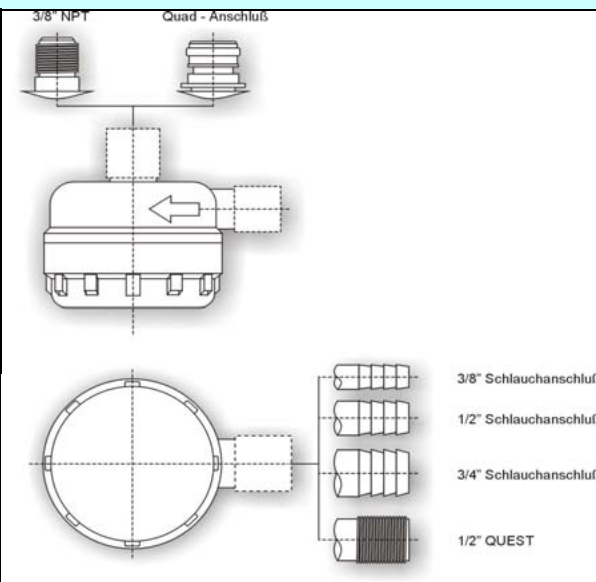

FILTER & CLIPS

	Jabco	Flojet	Jabco	Flojet
Clips	30647-1000	21000407A	30648-1000	20408000
	Triplex Hi Flow PAR Max 1.9 PAR Max 2.9 PAR Max 3.5 PAR Max 7 Pentaflex Washdown HotShot Series Washdown PAR Max 3 Series Washdown PAR Max 4 Series Washdown PAR Max 7 Series Par Max Plus Series 30573-0003 Tank Minifilter		Quad Sensor Max 14 VSD Sensor Max 17 VSD Dual Max VSD V-FLO Water Press. Pump Ultra Max 30573-0000 Tank Solenoid Valve 12 und24 V	

FILTER					
	Jabco	Flojet	Einlass	Auslass	Maschenweite
Minifilter	46400-0530P	01740300B	Steck	Steck	40SS
Standard	46400-9500		Steck	Steck	40SS
Standard	46400-0000	01740000	3/4" 19mm	3/4" 19mm	40SS
Standard	46400-0002	01740002	1/2" 12mm	1/2" 12mm	40SS
Standard	46400-0003	01720002	1/2" 12mm	1/2" 12mm	20SS
Standard	46400-0004	01740003	3/8" 9,5mm	3/8" 9,5mm	40SS
Standard	46400-0004	01720000	3/4" 19mm	3/4" 19mm	20SS
Standard	46400-0010	01740004	1/2" AG	1/2" AG	40SS
Standard	46400-0012	01740010	3/4" 19mm	Steck 90°	40SS
Standard	46400-0014	01740012	1/2" 12mm	Steck 90°	40SS
Standard	46400-0375	01740014	1/2" AG	Steck 90°	40SS
Standard		01740375	3/8" 9,5mm NPT (F)	3/8" 9,5mm NPT (F)	40SS
Standard		01720103	3/8" 9,5mm	3/8" 9,5mm	20PP
Standard		01720102	1/2" 12mm	1/2" 12mm	20PP
Standard		01720112	1/2" 12mm	Steck 90°	20PP
Standard		01720123	3/8" 9,5mm	3/8" 9,5mm NPT 90°	20PP
Standard		01720375	3/8" 9,5mm NPT (F)	3/8" 9,5mm NPT (F)	20SS
Standard		01720023	3/8" 9,5mm	3/8" 9,5mm NPT 90°	20SS
Standard		01745023S	3/8" 9,5mm Inline	3/8" 9,5mm MNPT	PETG VIT 40SS
Standard		01745012S	1/2" 12mm Inline	Steck 90°	PETG VIT 40SS
Standard		01745010S	3/4" 19mm Inline	Steck 90°	PETG VIT 40SS
Standard		01740000	3/4" 19mm Inline	3/4" 19mm	PETG VIT 40SS
Standard		20420040	Reparatursatz	Ersatzsieb	
Standard		20925000A	Reparatursatz	Deckel und O-ring	