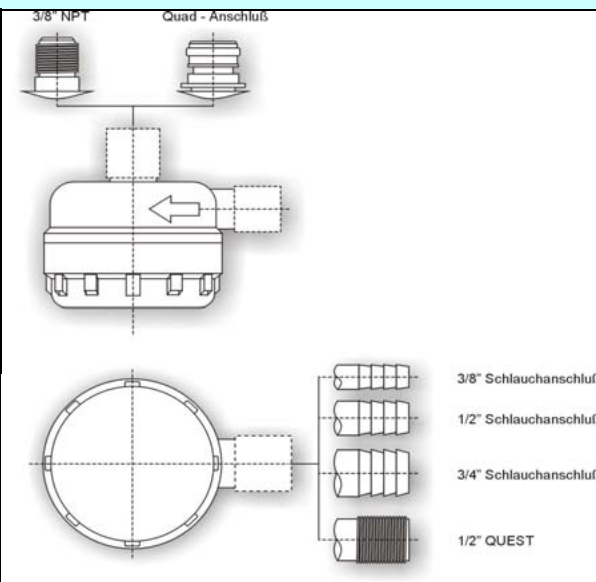

## FILTER & CLIPS

	Jabco	Flojet	Jabco	Flojet
<b>Clips</b>	<b>30647-1000</b>	<b>21000407A</b>	<b>30648-1000</b>	<b>20408000</b>
	Triplex Hi Flow PAR Max 1.9 PAR Max 2.9 PAR Max 3.5 PAR Max 7 Pentaflex Washdown HotShot Series Washdown PAR Max 3 Series Washdown PAR Max 4 Series Washdown PAR Max 7 Series Par Max Plus Series 30573-0003 Tank Minifilter		Quad Sensor Max 14 VSD Sensor Max 17 VSD Dual Max VSD V-FLO Water Press. Pump Ultra Max 30573-0000 Tank Solenoid Valve 12 und24 V	

FILTER					
	Jabco	Flojet	Einlass	Auslass	Maschenweite
Minifilter	46400-0530P		01740300B Steck	Steck	40SS
Standard	46400-9500		Steck	Steck	40SS
Standard	46400-0000		01740000 3/4" 19mm	3/4" 19mm	40SS
Standard	46400-0002		01740002 1/2" 12mm	1/2" 12mm	40SS
Standard			01720002 1/2" 12mm	1/2" 12mm	20SS
Standard	46400-0003		01740003 3/8" 9,5mm	3/8" 9,5mm	40SS
Standard			01720000 3/4" 19mm	3/4" 19mm	20SS
Standard	46400-0004		01740004 1/2" AG	1/2" AG	40SS
Standard	46400-0010		01740010 3/4" 19mm	Steck 90°	40SS
Standard	46400-0012		01740012 1/2" 12mm	Steck 90°	40SS
Standard	46400-0014		01740014 1/2" AG	Steck 90°	40SS
Standard	46400-0375		01740375 3/8" 9,5mm NPT (F)	3/8" 9,5mm NPT (F)	40SS
Standard			01720103 3/8" 9,5mm	3/8" 9,5mm	20PP
Standard			01720102 1/2" 12mm	1/2" 12mm	20PP
Standard			01720112 1/2" 12mm	Steck 90°	20PP
Standard			01720123 3/8" 9,5mm	3/8" 9,5mm NPT 90°	20PP
Standard			01720375 3/8" 9,5mm NPT (F)	3/8" 9,5mm NPT (F)	20SS
Standard			01720023 3/8" 9,5mm	3/8" 9,5mm NPT 90°	20SS
Standard			01745023S 3/8" 9,5mm Inline	3/8" 9,5mm MNPT	PETG VIT 40SS
Standard			01745012S 1/2" 12mm Inline	Steck 90°	PETG VIT 40SS
Standard			01745010S 3/4" 19mm Inline	Steck 90°	PETG VIT 40SS
Standard			01740000 3/4" 19mm Inline	3/4" 19mm	PETG VIT 40SS
Standard			20420040 Reparatursatz	Ersatzsieb	
Standard			20925000A Reparatursatz	Deckel und O-ring	