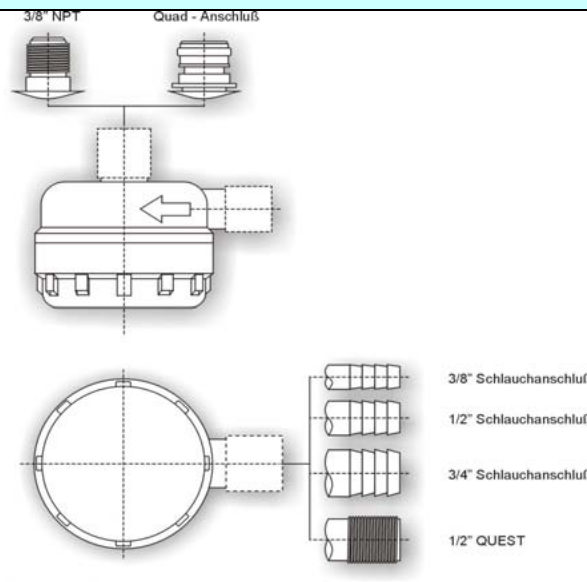

FILTER & CLIPS

	Jabco	Flojet	Jabco	Flojet
Clips	30647-1000	21000407A	30648-1000	20408000
	Triplex Hi Flow PAR Max 1.9 PAR Max 2.9 PAR Max 3.5 PAR Max 7 Pentaflex Washdown HotShot Series Washdown PAR Max 3 Series Washdown PAR Max 4 Series Washdown PAR Max 7 Series Par Max Plus Series 30573-0003 Tank Minifilter		Quad Sensor Max 14 VSD Sensor Max 17 VSD Dual Max VSD V-FLO Water Press. Pump Ultra Max 30573-0000 Tank Solenoid Valve 12 und24 V	

FILTER					
	Jabco	Flojet	Einlass	Auslass	Maschenweite
Minifilter	46400-0530P		01740300B Steck	Steck	40SS
Standard	46400-9500		Steck	Steck	40SS
Standard	46400-0000		01740000 3/4" 19mm	3/4" 19mm	40SS
Standard	46400-0002		01740002 1/2" 12mm	1/2" 12mm	40SS
Standard			01720002 1/2" 12mm	1/2" 12mm	20SS
Standard	46400-0003		01740003 3/8" 9,5mm	3/8" 9,5mm	40SS
Standard			01720000 3/4" 19mm	3/4" 19mm	20SS
Standard	46400-0004		01740004 1/2" AG	1/2" AG	40SS
Standard	46400-0010		01740010 3/4" 19mm	Steck 90°	40SS
Standard	46400-0012		01740012 1/2" 12mm	Steck 90°	40SS
Standard	46400-0014		01740014 1/2" AG	Steck 90°	40SS
Standard	46400-0375		01740375 3/8" 9,5mm NPT (F)	3/8" 9,5mm NPT (F)	40SS
Standard			01720103 3/8" 9,5mm	3/8" 9,5mm	20PP
Standard			01720102 1/2" 12mm	1/2" 12mm	20PP
Standard			01720112 1/2" 12mm	Steck 90°	20PP
Standard			01720123 3/8" 9,5mm	3/8" 9,5mm NPT 90°	20PP
Standard			01720375 3/8" 9,5mm NPT (F)	3/8" 9,5mm NPT (F)	20SS
Standard			01720023 3/8" 9,5mm	3/8" 9,5mm NPT 90°	20SS
Standard			01745023S 3/8" 9,5mm Inline	3/8" 9,5mm MNPT	PETG VIT 40SS
Standard			01745012S 1/2" 12mm Inline	Steck 90°	PETG VIT 40SS
Standard			01745010S 3/4" 19mm Inline	Steck 90°	PETG VIT 40SS
Standard			01740000 3/4" 19mm Inline	3/4" 19mm	PETG VIT 40SS
Standard			20420040 Reparatursatz	Ersatzsieb	
Standard			20925000A Reparatursatz	Deckel und O-ring	